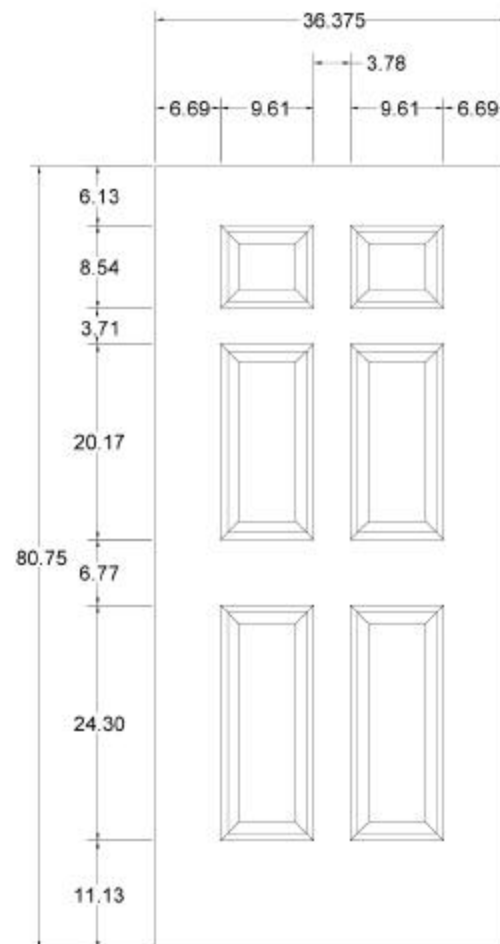

# COMMERCIAL COLONIST<sup>®</sup> SMOOTH 6'8", 7'0"

## Molded Door Facings Dimensional Specifications

Overall length and width dimensions are  $\pm 1/16"$