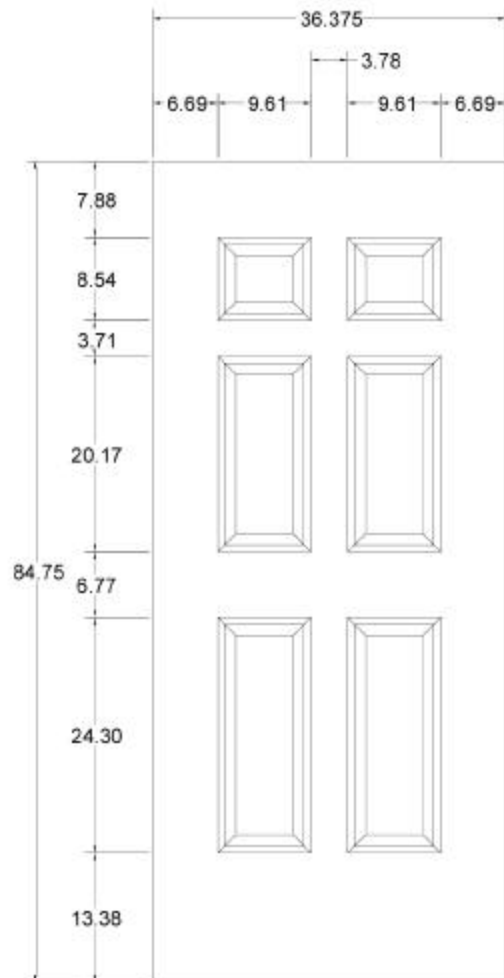

# COMMERCIAL COLONIST<sup>®</sup> SMOOTH 6'8", 7'0"

## Molded Door Facings Dimensional Specifications

Overall length and width dimensions are  $\pm 1/16"$