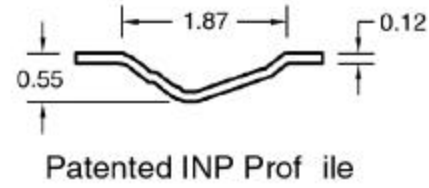

# COMMERCIAL COLONIST<sup>®</sup> SMOOTH 6'8", 7'0"

## Molded Door Facings Dimensional Specifications

Overall length and width dimensions are  $\pm 1/16"$