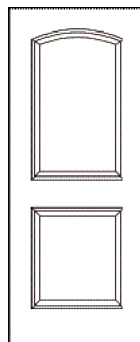

✓ = Standard

X = Available/extra lead time + 100 minimum quantity.

NOTE: All doors are standard 6'8" unless otherwise noted.

Carmelle®
textured 6'8"

Clermont®
textured 6'8"

Carrara®
smooth
6'8", 7'0", 8'0"